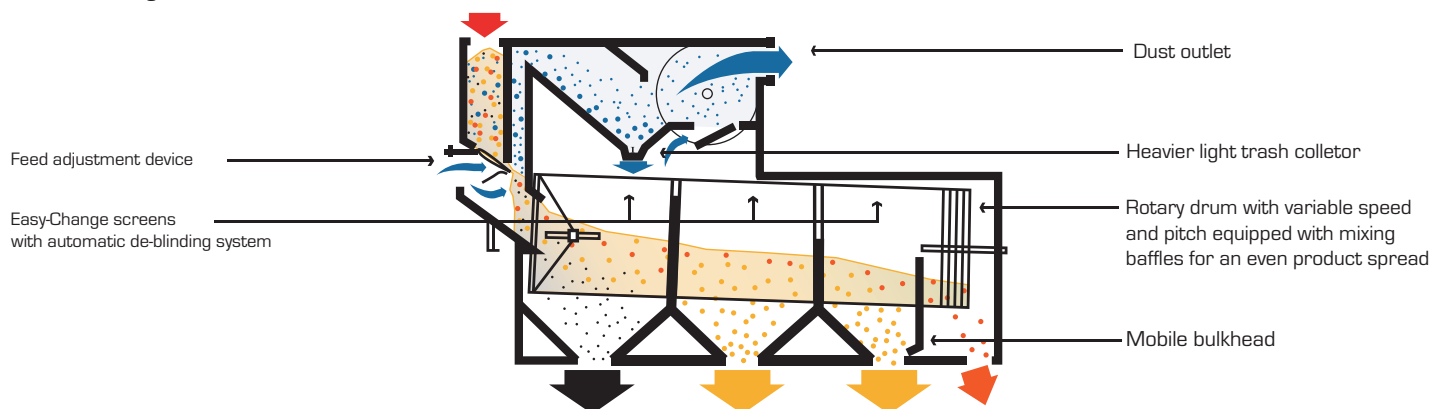

ACS-CLEANER

ACS-CLEANER

GENERAL DESCRIPTION

Our **ACS CLEANERS** combine within the same unit the outstanding cleaning qualities and precision of the rotary drum with an ultra-efficient low-density trash aspirator to produce a system capable of pre-cleaning, scalping, sifting, sorting or grading all cereals and grain.

| MODELS | NB. SECTIONS | DRUM DIAM | DIMENSIONS | Capacity (BPH)* CORN | Capacity (BPH)** WHEAT |
|---------|--------------|-----------|-----------------|-------------------------|---------------------------|
| ACS-325 | 3 | 25 | 126 x 50 x 78 | 600 | 620 |
| ACS-425 | 4 | 25 | 153 x 50 x 78 | 900 | 950 |
| ACS-332 | 3 | 32 | 195 x 59 x 107 | 1800 | 1900 |
| ACS-432 | 4 | 32 | 240 x 59 x 107 | 2700 | 2800 |
| ACS-532 | 5 | 32 | 286 x 59 x 107 | 3600 | 3700 |
| ACS-350 | 3 | 50 | 195 x 91 x 139 | 4500 | 4700 |
| ACS-450 | 4 | 50 | 240 x 91 x 139 | 6700 | 7000 |
| ACS-550 | 5 | 50 | 286 x 91 x 139 | 9000 | 9400 |
| ACS-364 | 3 | 64 | 200 x 106 x 153 | 6000 | 6200 |
| ACS-464 | 4 | 64 | 240 x 106 x 153 | 9000 | 9400 |
| ACS-564 | 5 | 64 | 286 x 106 x 153 | 12000 | 12500 |
| ACS-664 | 6 | 64 | 332 x 106 x 161 | 15000 | 15600 |

Other models and options available. * Based on corn at 56 lbs/Bu. ** Based on wheat at 60 lbs/Bu. at 16% MC with less than 2% impurities.

Screen options

Screen clamps

De-blinding roller assembly

Multi-section drum