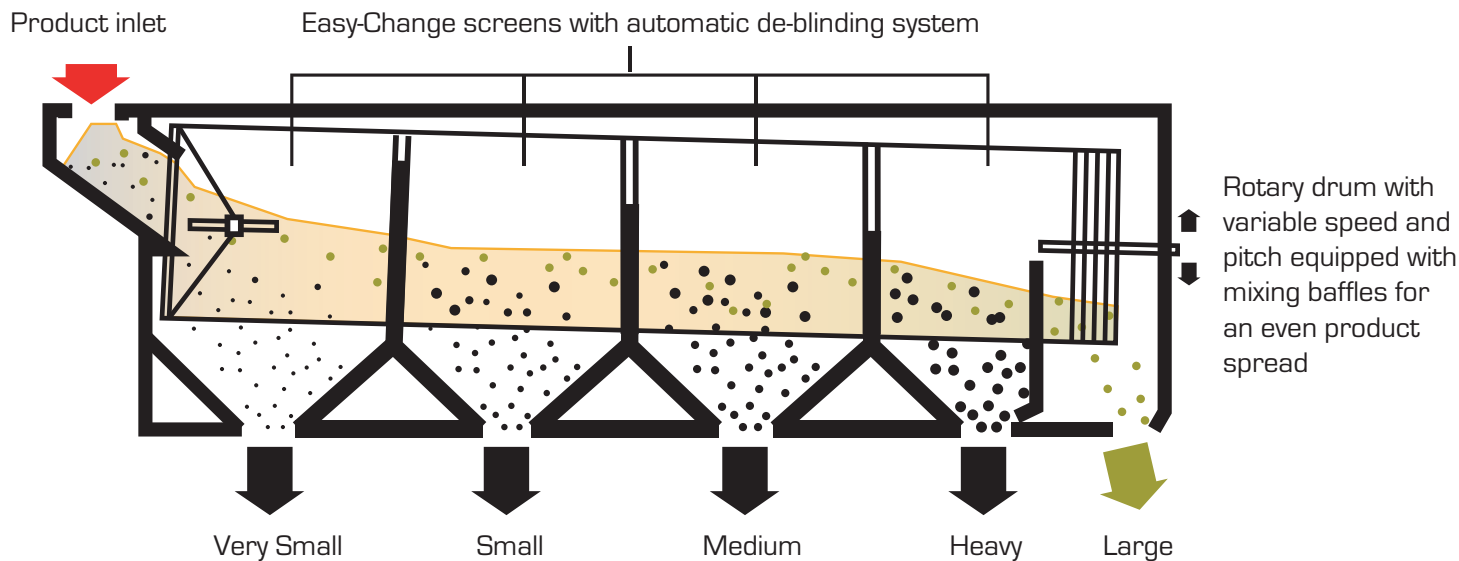

GI-GRADER

GI-GRADER

GENERAL DESCRIPTION

Our **GI GRADERS** rely on the outstanding qualities and precision of the rotary drum to separate efficiently bulk material product. Using different combination of screens, speed and slopes, these graders achieve precise work and offer the possibility to combine several units in series or in parallel.

MODELS	NB. SECTIONS	DRUM DIAM. (in)	CAPACITY KILOS/HR
GI-432	4	32	* * Capacities vary upon product density, size and fluidity.
GI-532	5	32	
GI-450	4	50	
GI-550	5	50	
GI-464	4	64	
GI-564	5	64	
GI-664	6	64	